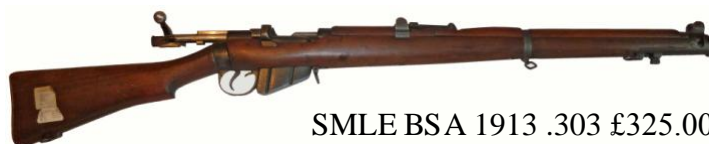

SMLE BSA 1913 .303 £325.00

Steyr 5 Shot LP5p Air Pistol

2 cylinders ♦ 3 magazines- two 5 shot and one single shot ♦ tool kit ♦ metal case ♦ hand book
complete with factory grouping. New equivalent is £1385 from the NSRA

looking for £500.00 ono.

Contact Nick 07976826881 or 01202 877640

Steyr LP10, excellent condition, only one year old. £650.00
Telephone 07749875609